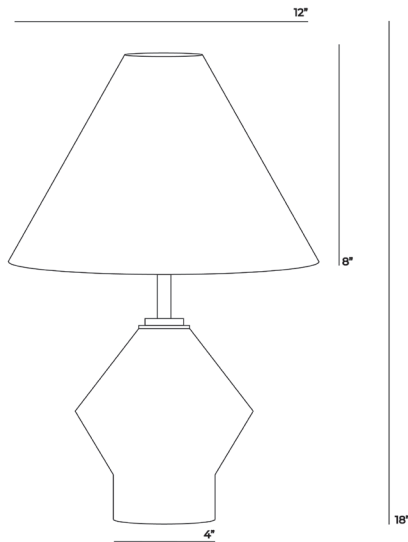

EMILY DUKE

STUDIO

EMILYDUKESTUDIO.COM

EMILYDUKESTUDIO@GMAIL

TAPERED SMOKE TABLE LAMP

Dimensions Height: 18" (overall)

Base Width: 7"
Base Height: 13"
Shade Diameter: 12"
Shade Height: 8"

Clay Smoke fired, earthenware. This unique ceramic surface is achieved by burying the piece in sawdust and hardwood scraps during the firing process

Shade Dry Thistle, 100% linen
Harp and spider attachment

Brass Solid, aged brass sealed with brass varnish to help slow tarnishing over time. The socket and lampshade harp are brass plated.

Cord 9', black fabric wrapped cord with vintage style plug. Exits out the bottom of ceramic base