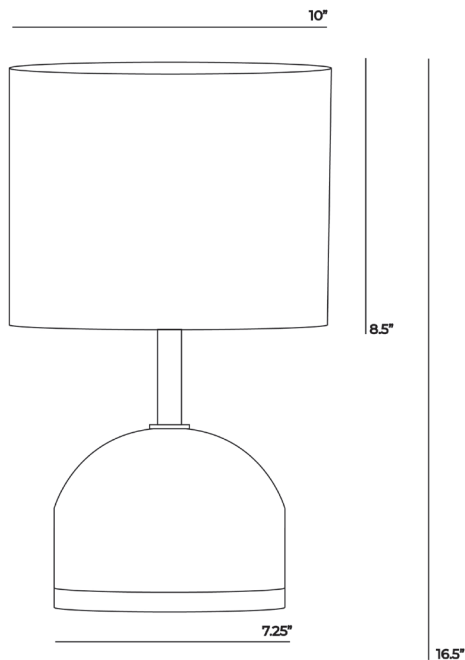

EMILY DUKE

STUDIO

EMILYDUKESTUDIO.COM
EMILYDUKESTUDIO@GMAIL

SPECKLED DOME TABLE LAMP

Dimensions Height: 16.5" (overall)

Base Width: 7.25"
Base Height: 11"
Shade Diameter: 10"
Shade Height: 8.5"

Clay Hand-built, white earthenware with a speckled cream glaze - fired to 2106 degrees Fahrenheit.

Shade Oatmeal, 51% linen & 49% cotton
Harp and spider attachment

Brass Solid, aged brass sealed with brass varnish to help slow tar nishing over time. The socket and lampshade harp are brass plated.

Base Custom milled cherry wood

Cord 9', gold fabric wrapped cord with vintage style plug. Exits out the side/bottom of wood base.

Care This glazed ceramic & wood base can be dusted using a mild product and lint free cloth.

Lighting Information

E-26 Socket with rotary On/Off
250W / 250 Volt
Fits A15 bulb
40 watt, Soft White LED bulb included
Non-dimmable

Lead Times

In-Stock web shop orders ship in 5-7 days.
Custom & Made to Order fixtures require 12 - 14 weeks.