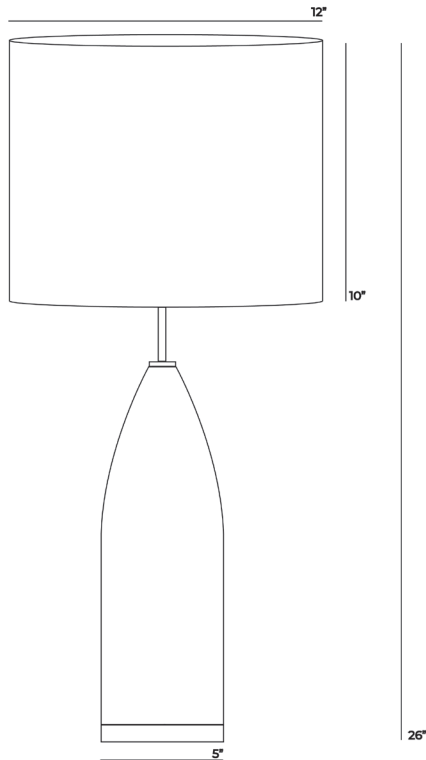

EMILY DUKE STUDIO

EMILYDUKESTUDIO.COM
EMILYDUKESTUDIO@GMAIL

BOWED SMOKE TABLE LAMP

Dimensions Height: 26" (overall)

Base Width: 5"
Base Height: 19.5"
Shade Diameter: 12"
Shade Height: 10"

Clay Smoke fired, earthenware. This unique ceramic surface is achieved by burying the piece in sawdust and hardwood scraps during the firing process.

Shade Midnight, 100% linen
Harp and spider attachment

Brass Solid, aged brass sealed with brass varnish to help slow tarnishing over time. The socket and lampshade harp are brass plated.

Cord 9', black fabric wrapped cord with vintage style plug. Exits out the side/bottom of brass base.